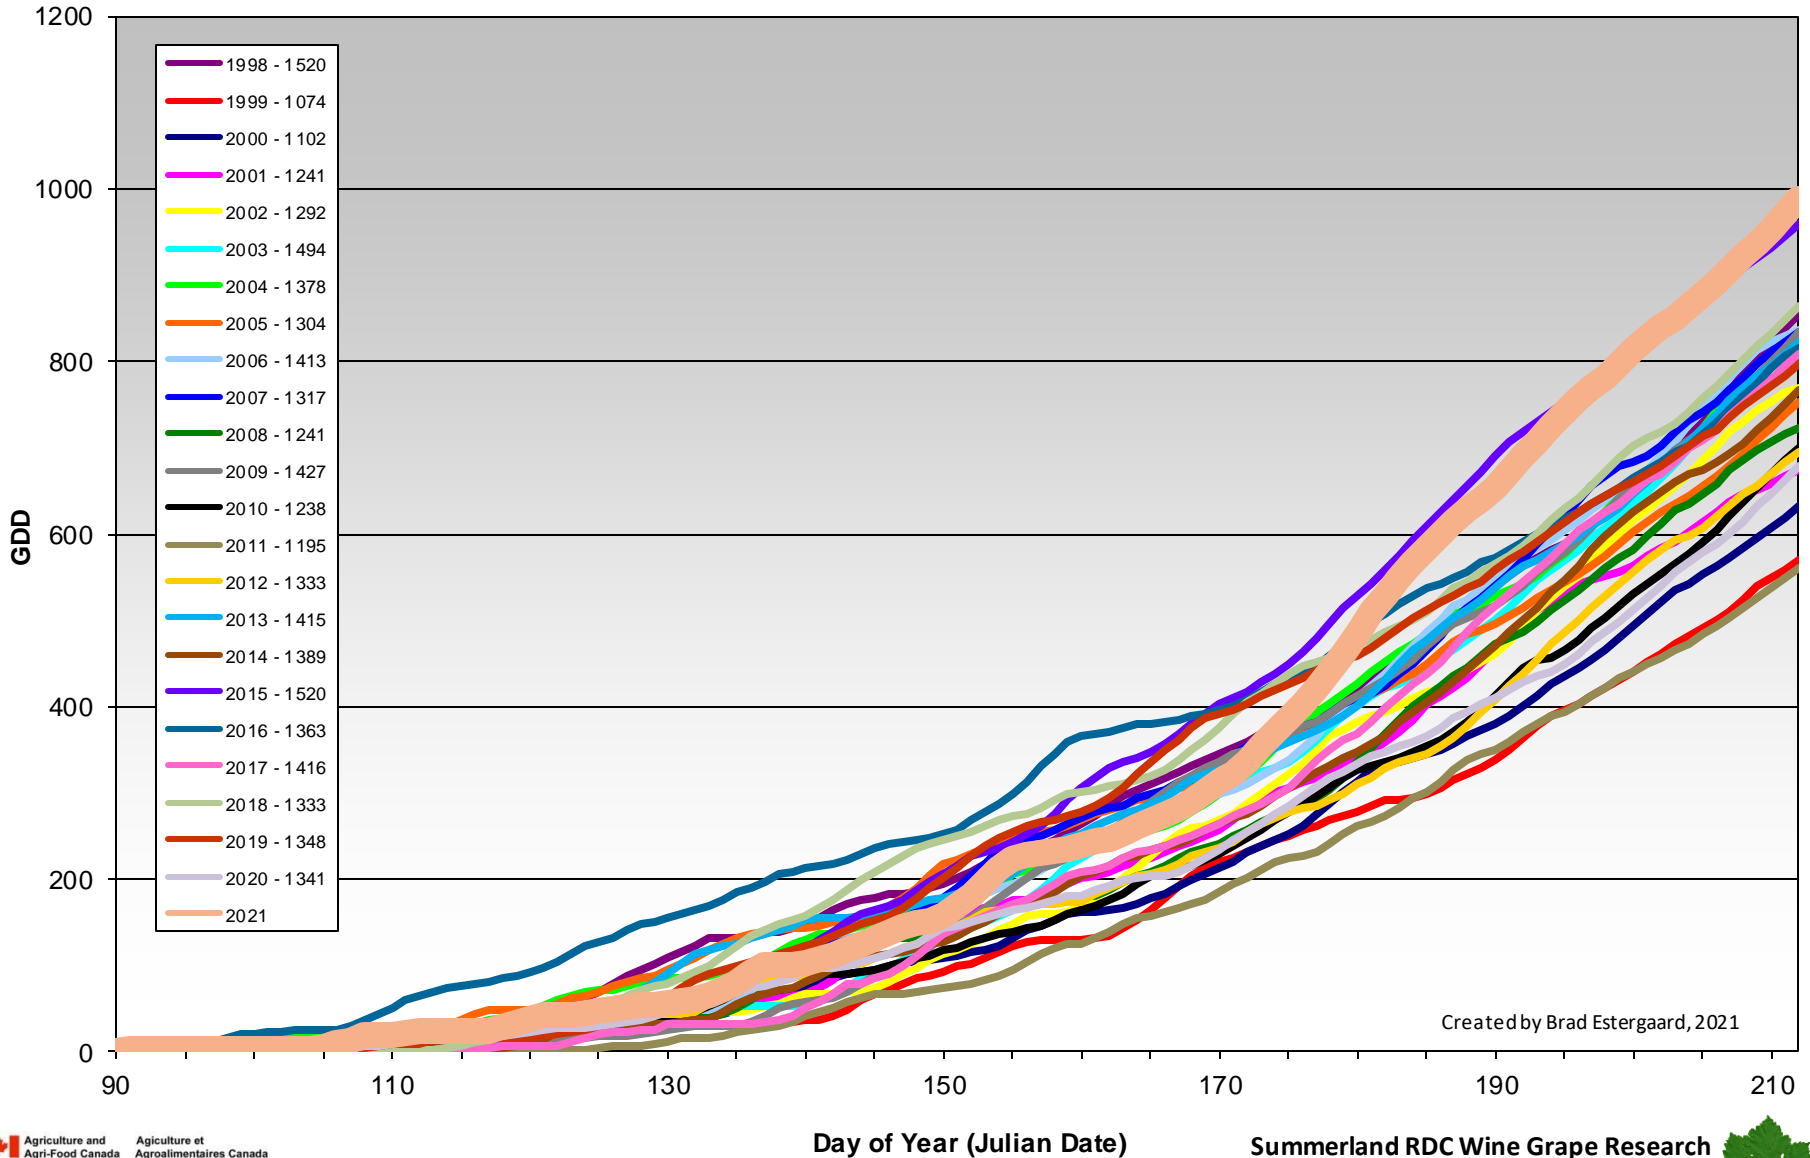

# Summerland - Total Monthly Growing Degree Days [JULY] - 1998-2021

July

Created by Brad Estergard, 2021

Month

# Summerland - Growing Degree Day Accumulation - 1998-2021 - April through July

Created by Brad Estergaard, 2021

# Summerland - Growing Degree Day Accumulation - 1998-2021

Created by Brad Estergaard, 2021