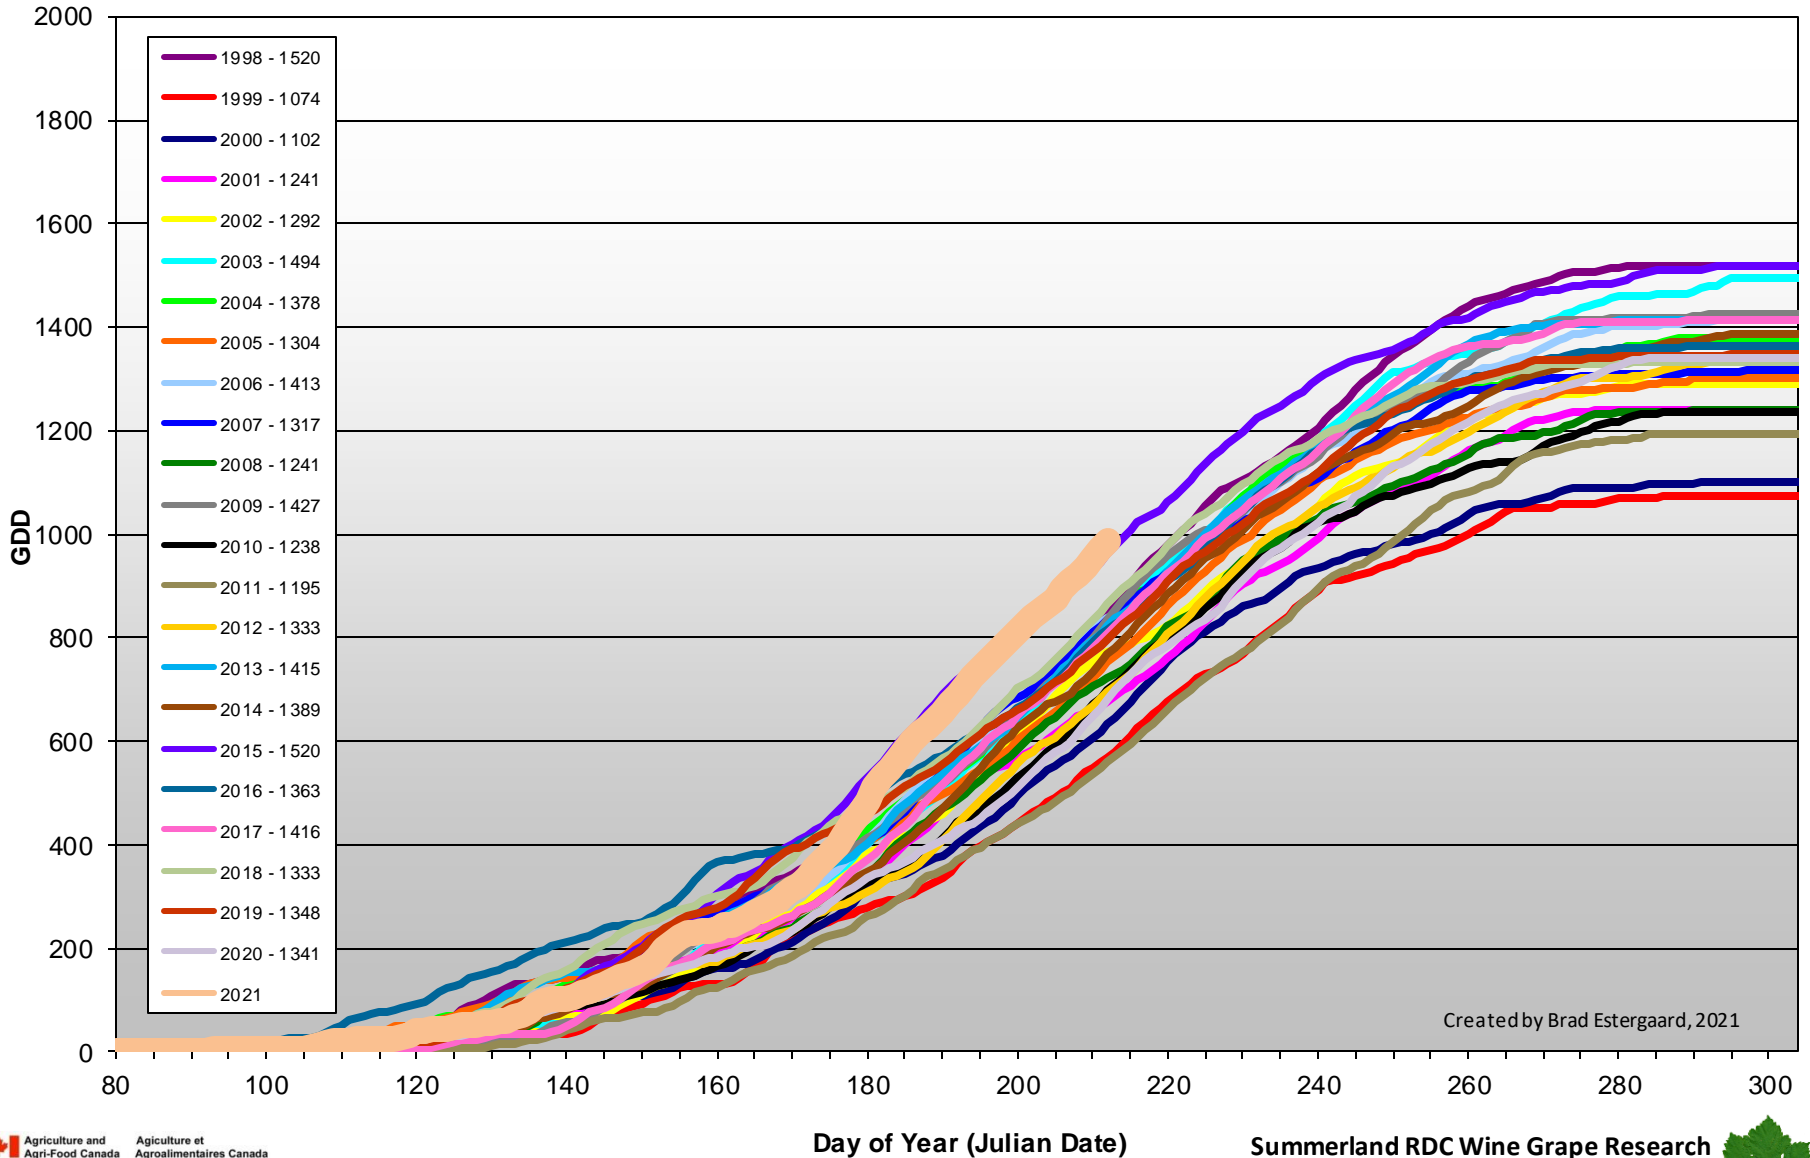

# Summerland - Total Monthly Growing Degree Days [JULY] - 1998-2021

July

Created by Brad Estergard, 2021

Month

# Summerland - Growing Degree Day Accumulation - 1998-2021 - April through July

Created by Brad Estergaard, 2021

# Summerland - Growing Degree Day Accumulation - 1998-2021

Created by Brad Estergaard, 2021