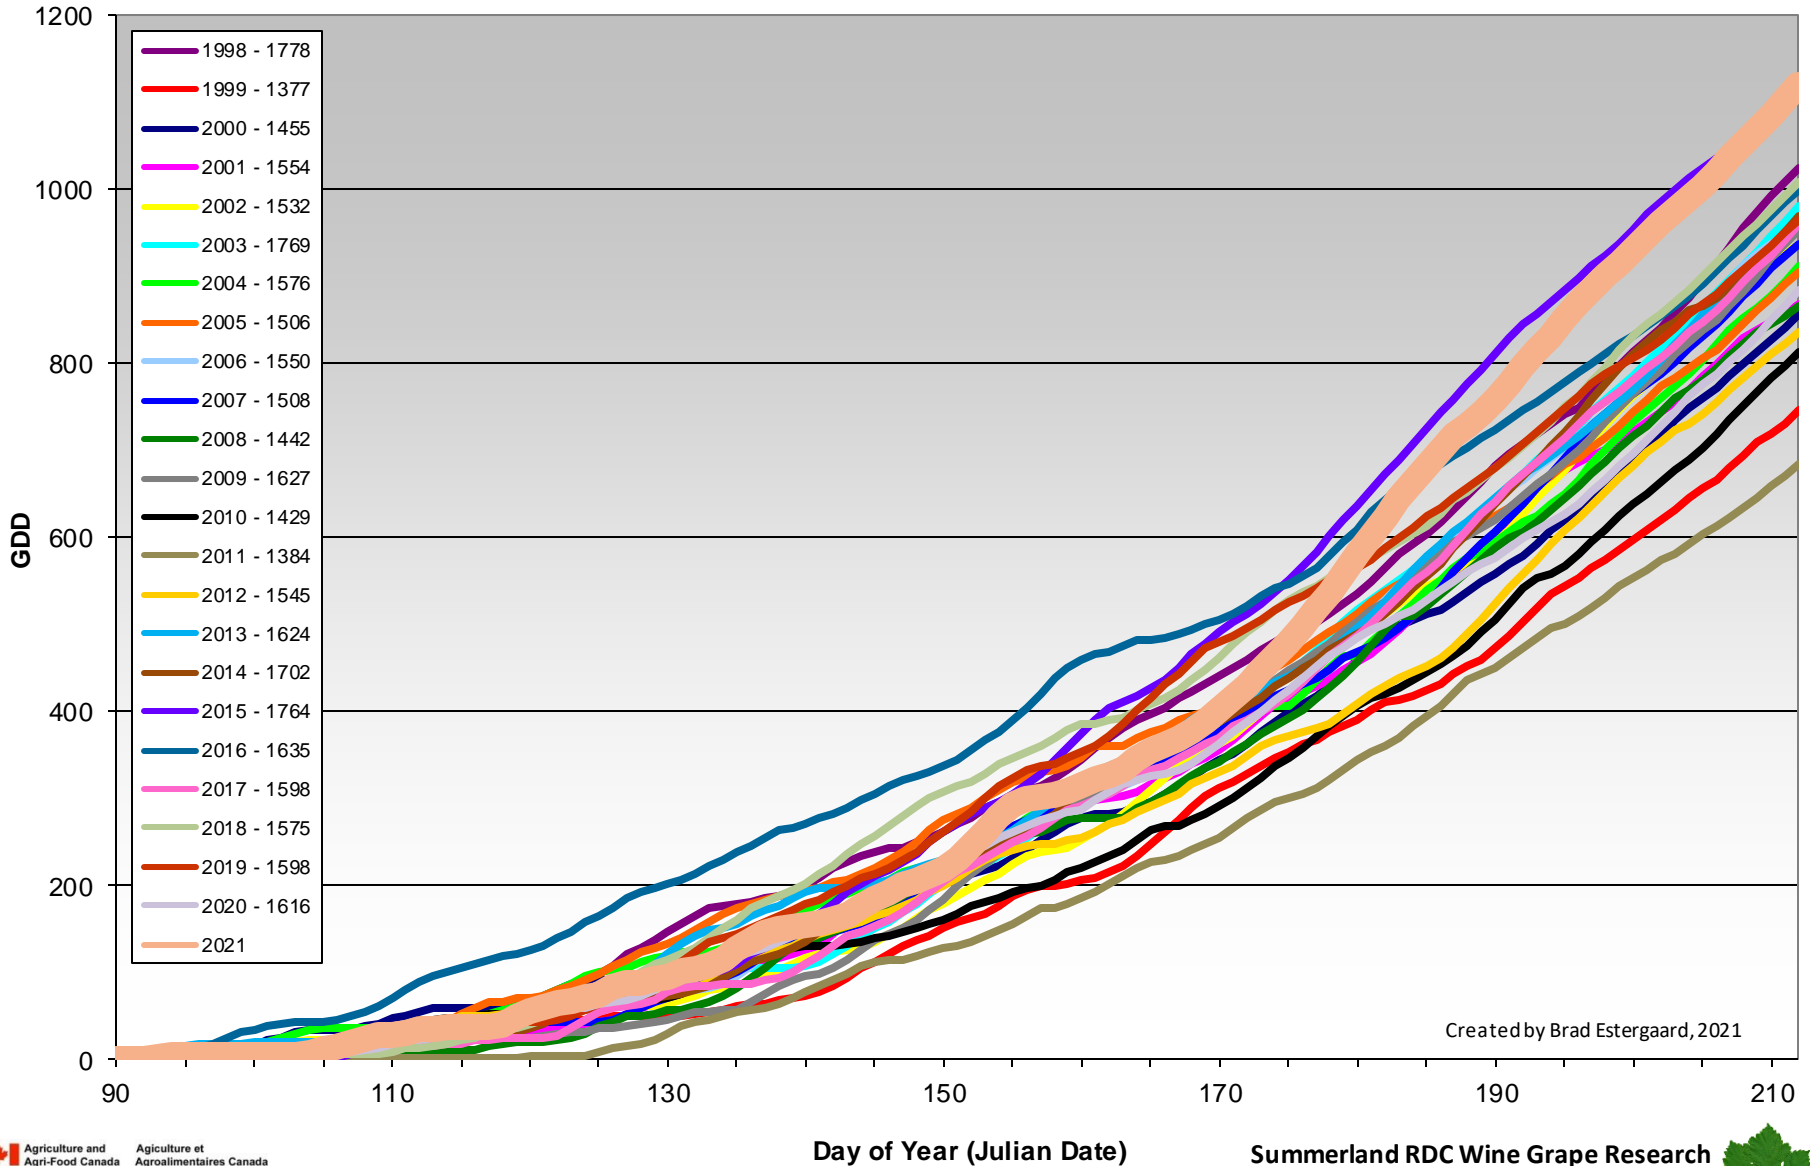

# Summerland - Growing Degree Day Accumulation - 1998-2021 - April through July

Created by Brad Estergaard, 2021

# Summerland - Growing Degree Day Accumulation - 1998-2021

Created by Brad Estergaard, 2021

# Osoyoos - Total Monthly Growing Degree Days [JULY] - 1998-2021

July

Created by Brad Estergaard, 2021

Month

# Osoyoos - Growing Degree Day Accumulation - 1998-2021 - April through July

Created by Brad Estergaard, 2021