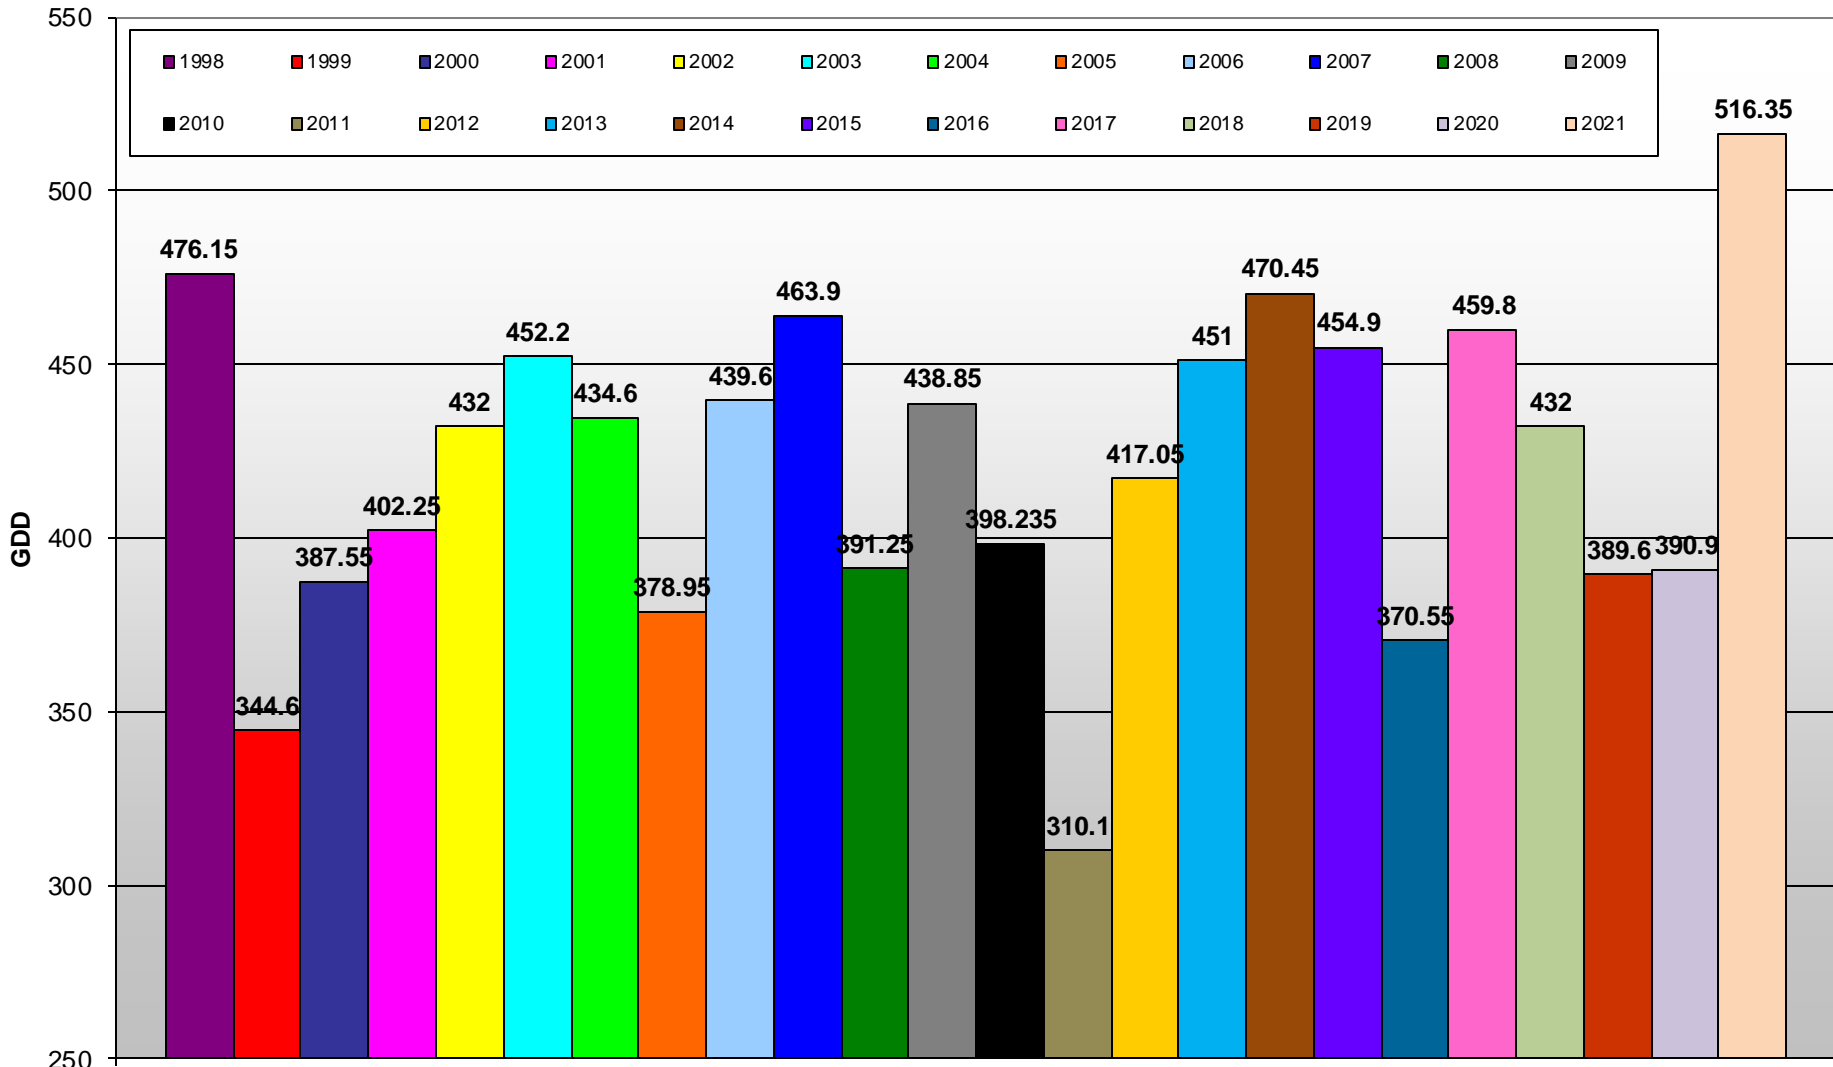

Osoyoos - Total Monthly Growing Degree Days [JULY] - 1998-2021

July

Created by Brad Estergaard, 2021

Month