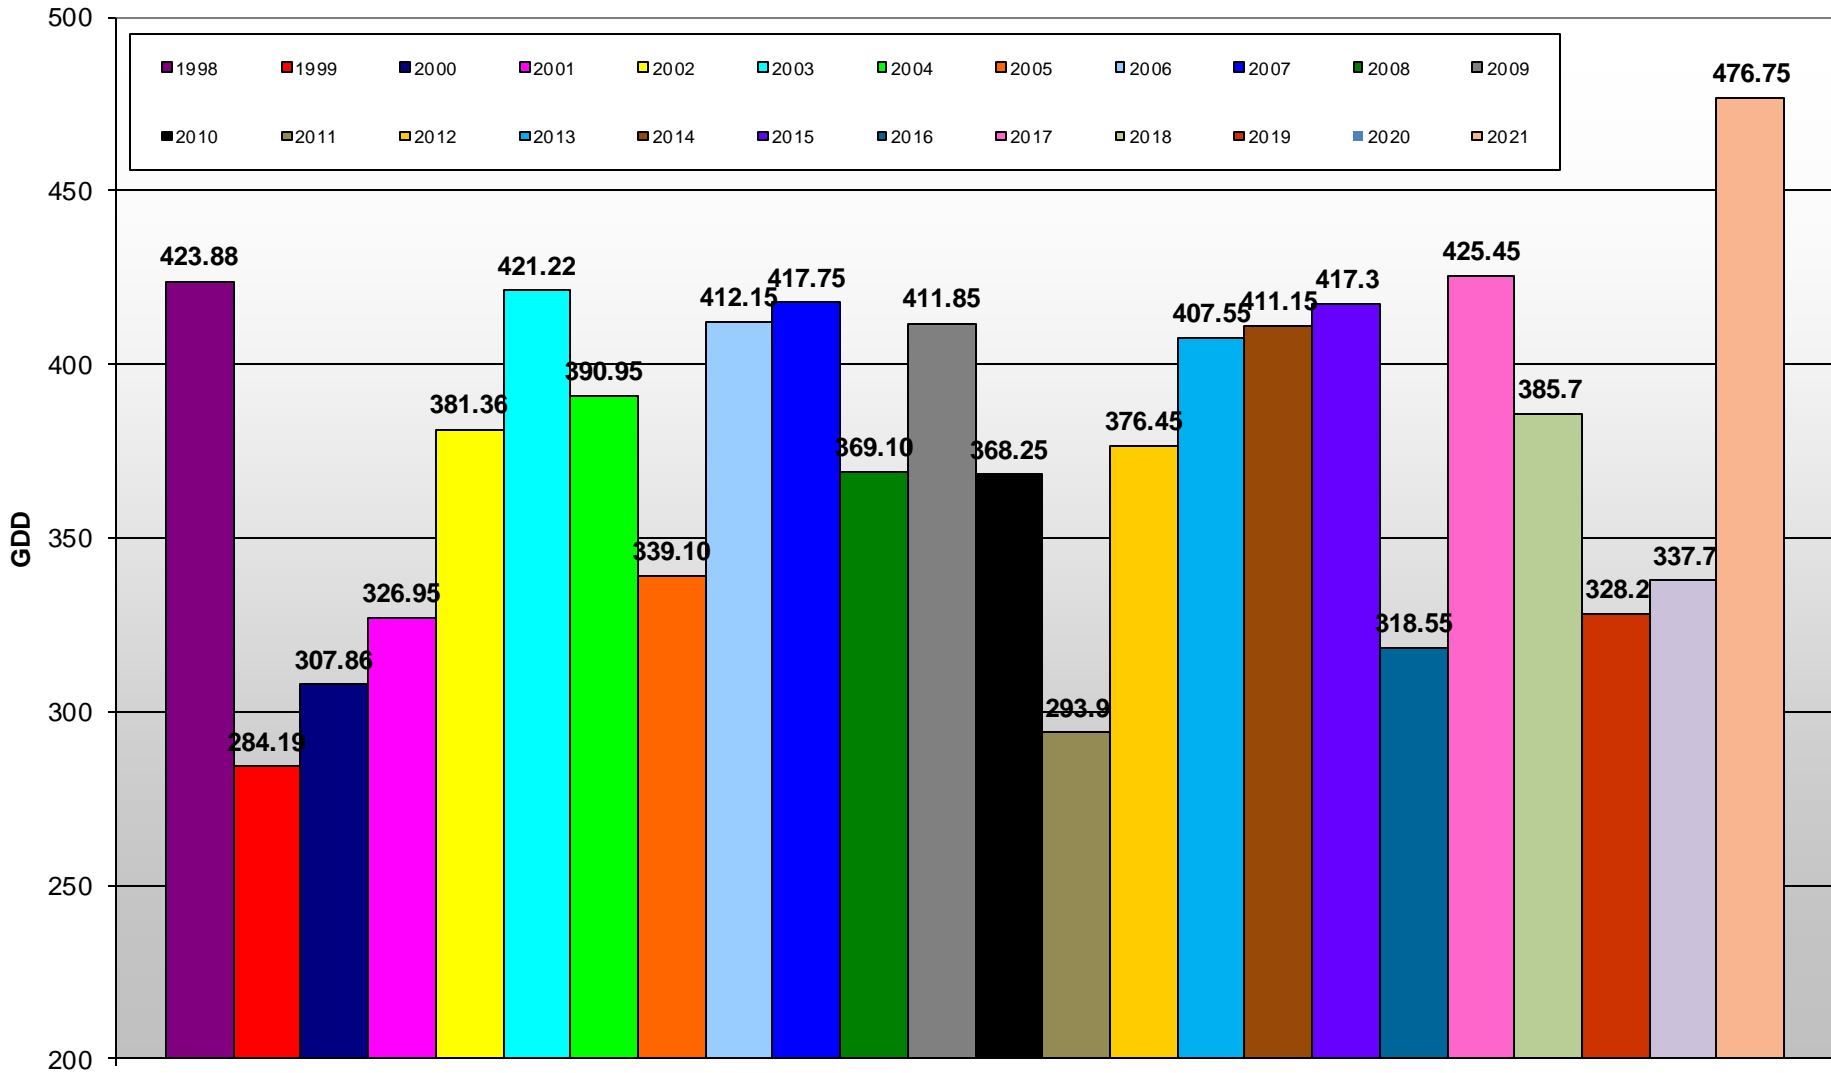

# Summerland - Total Monthly Growing Degree Days [JULY] - 1998-2021

July

Created by Brad Estergard, 2021

Month

# Summerland - Growing Degree Day Accumulation - 1998-2021 - April through July

Created by Brad Estergaard, 2021