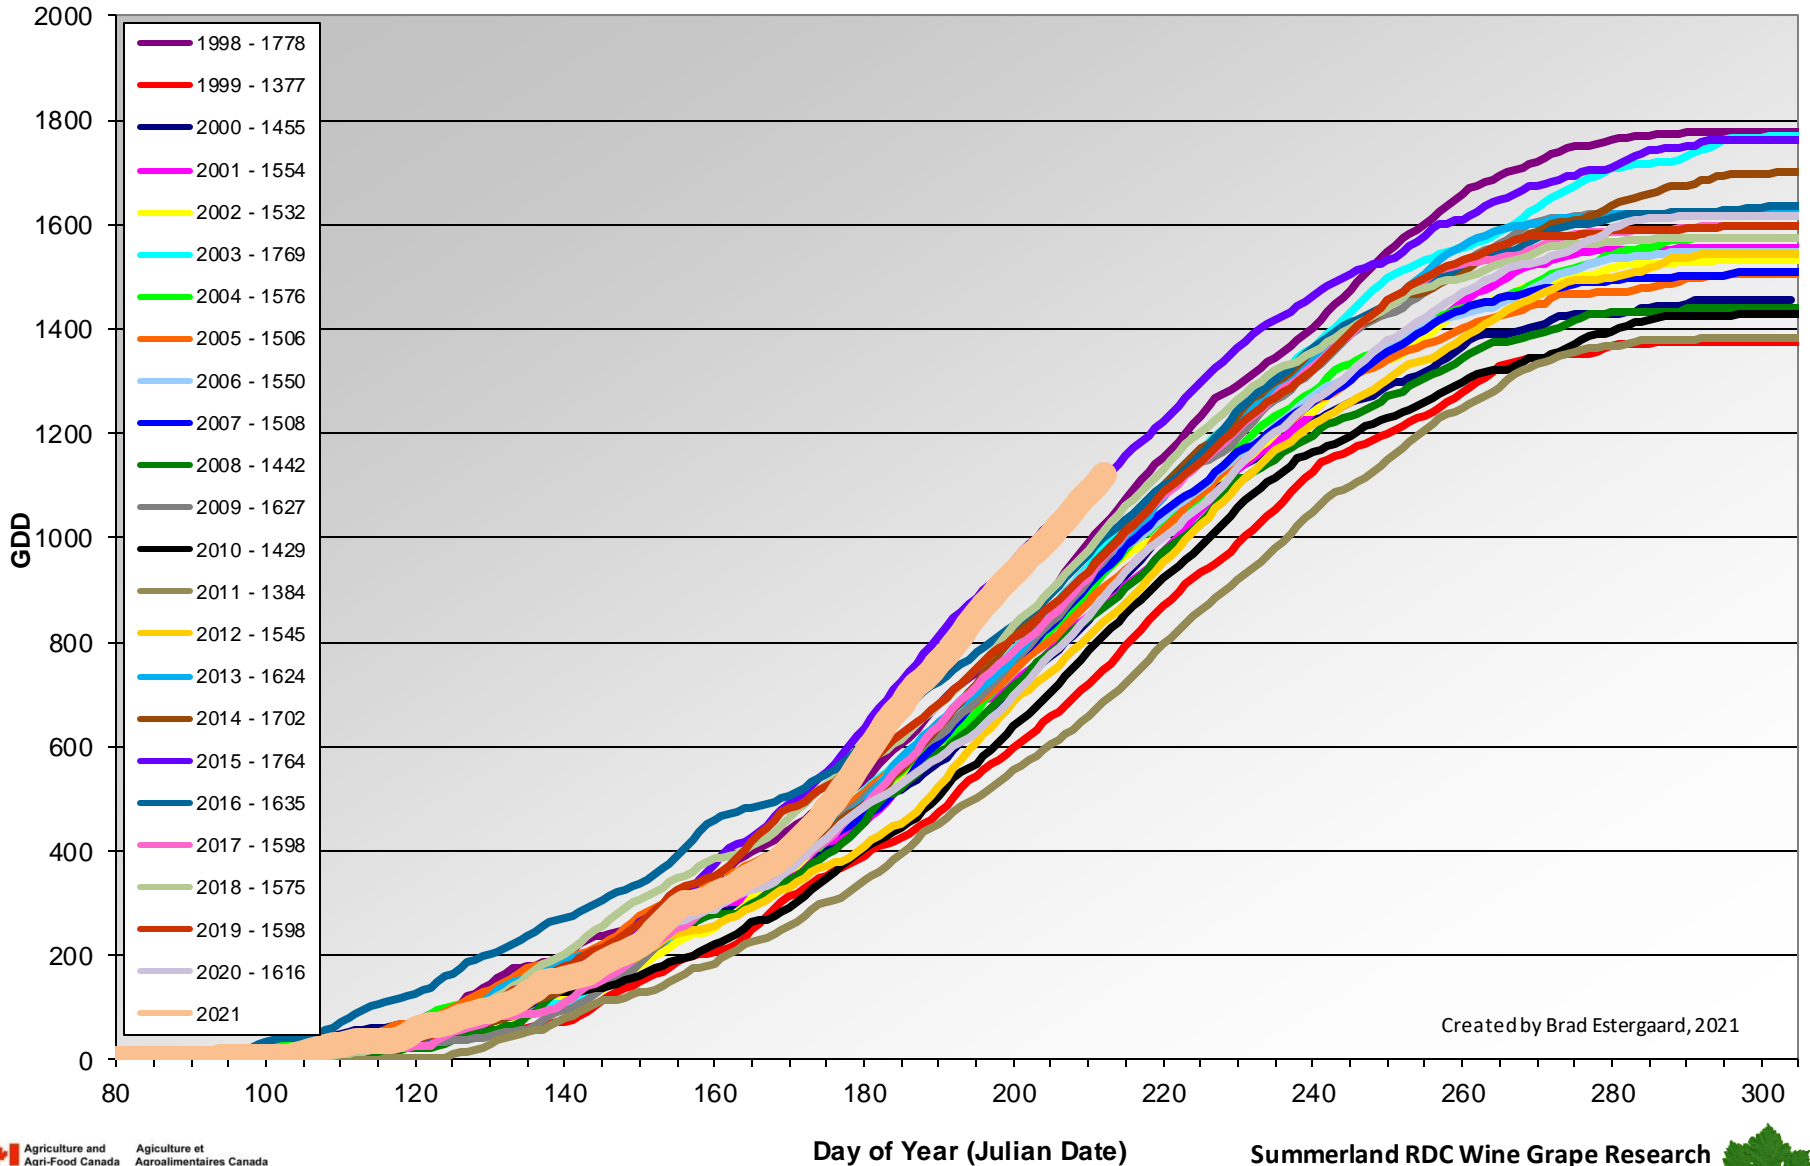

Osoyoos - Growing Degree Day Accumulation - 1998-2021

Created by Brad Estergaard, 2021