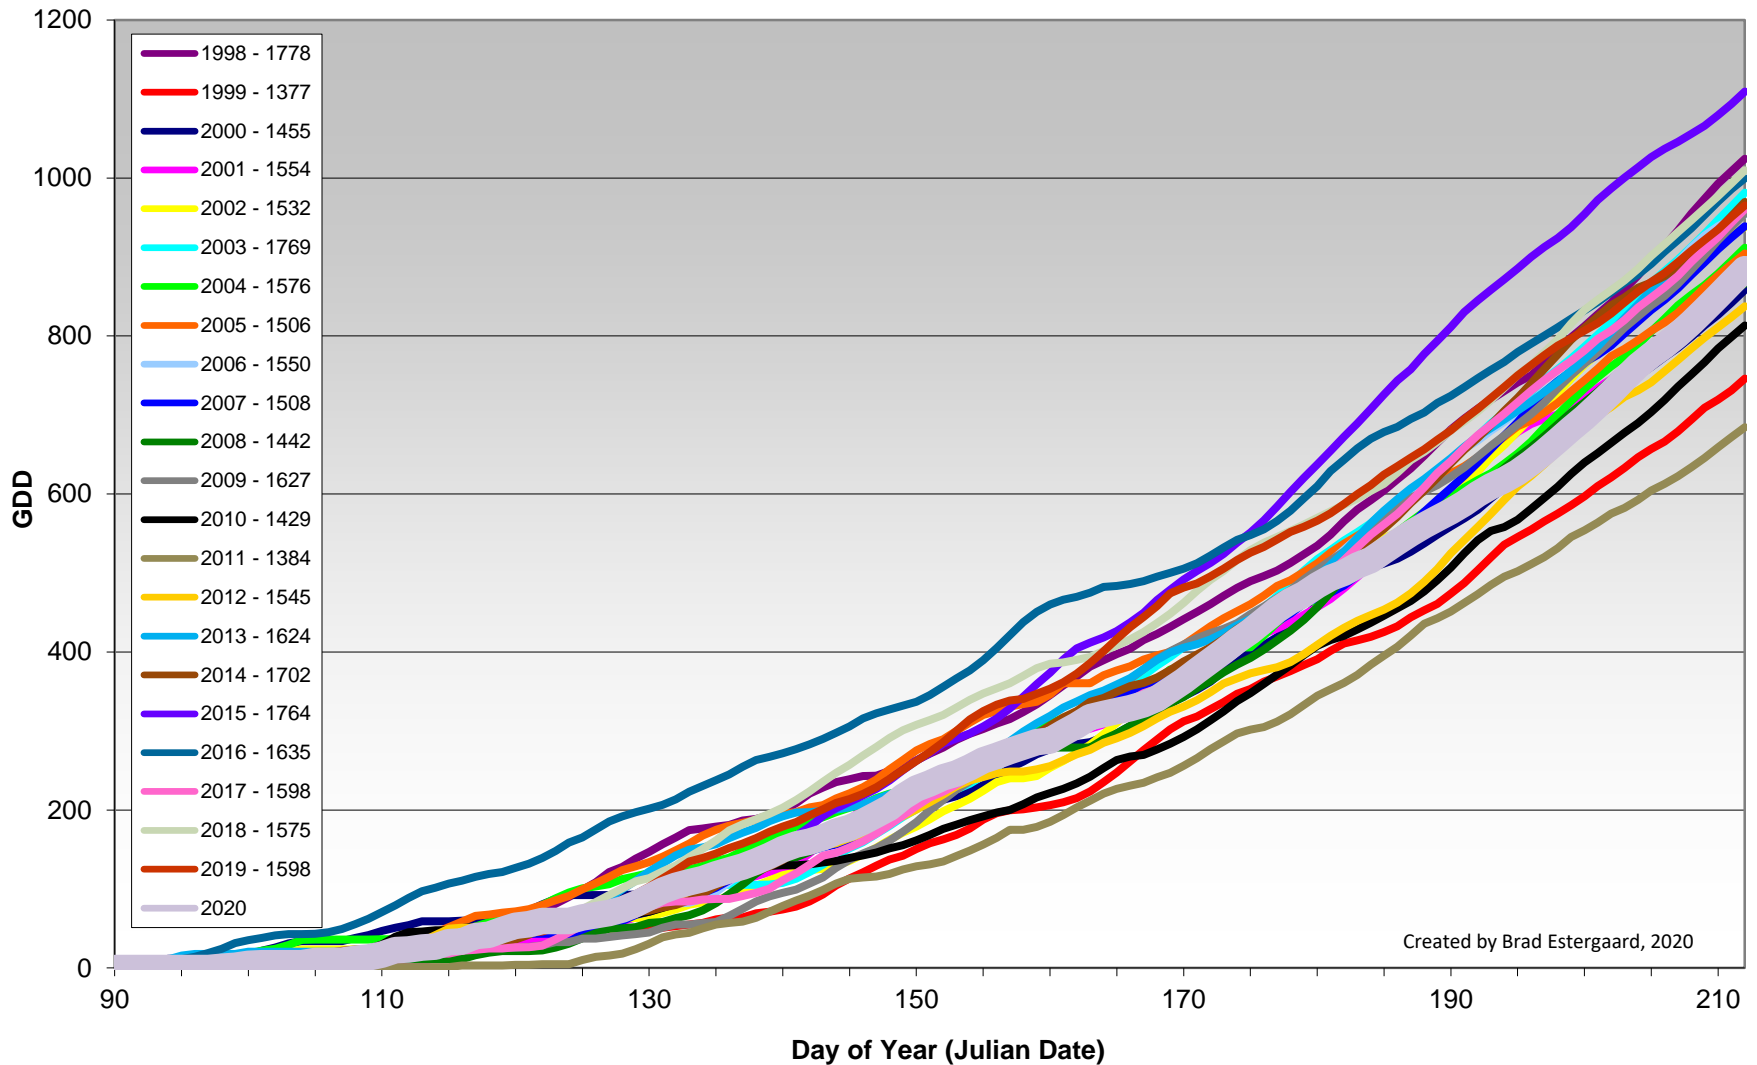

Summerland - Total Monthly Growing Degree Days [JULY] - 1998-2020

Summerland - Growing Degree Day Accumulation - 1998-2020 - April through July

Summerland - Growing Degree Day Accumulation - 1998-2020

Osoyoos - Total Monthly Growing Degree Days [JULY] - 1998-2020

July

Created by Brad Estergaard, 2020

Month

Osoyoos - Growing Degree Day Accumulation - 1998-2020 - April through July

Created by Brad Estergaard, 2020

Osoyoos - Growing Degree Day Accumulation - 1998-2020