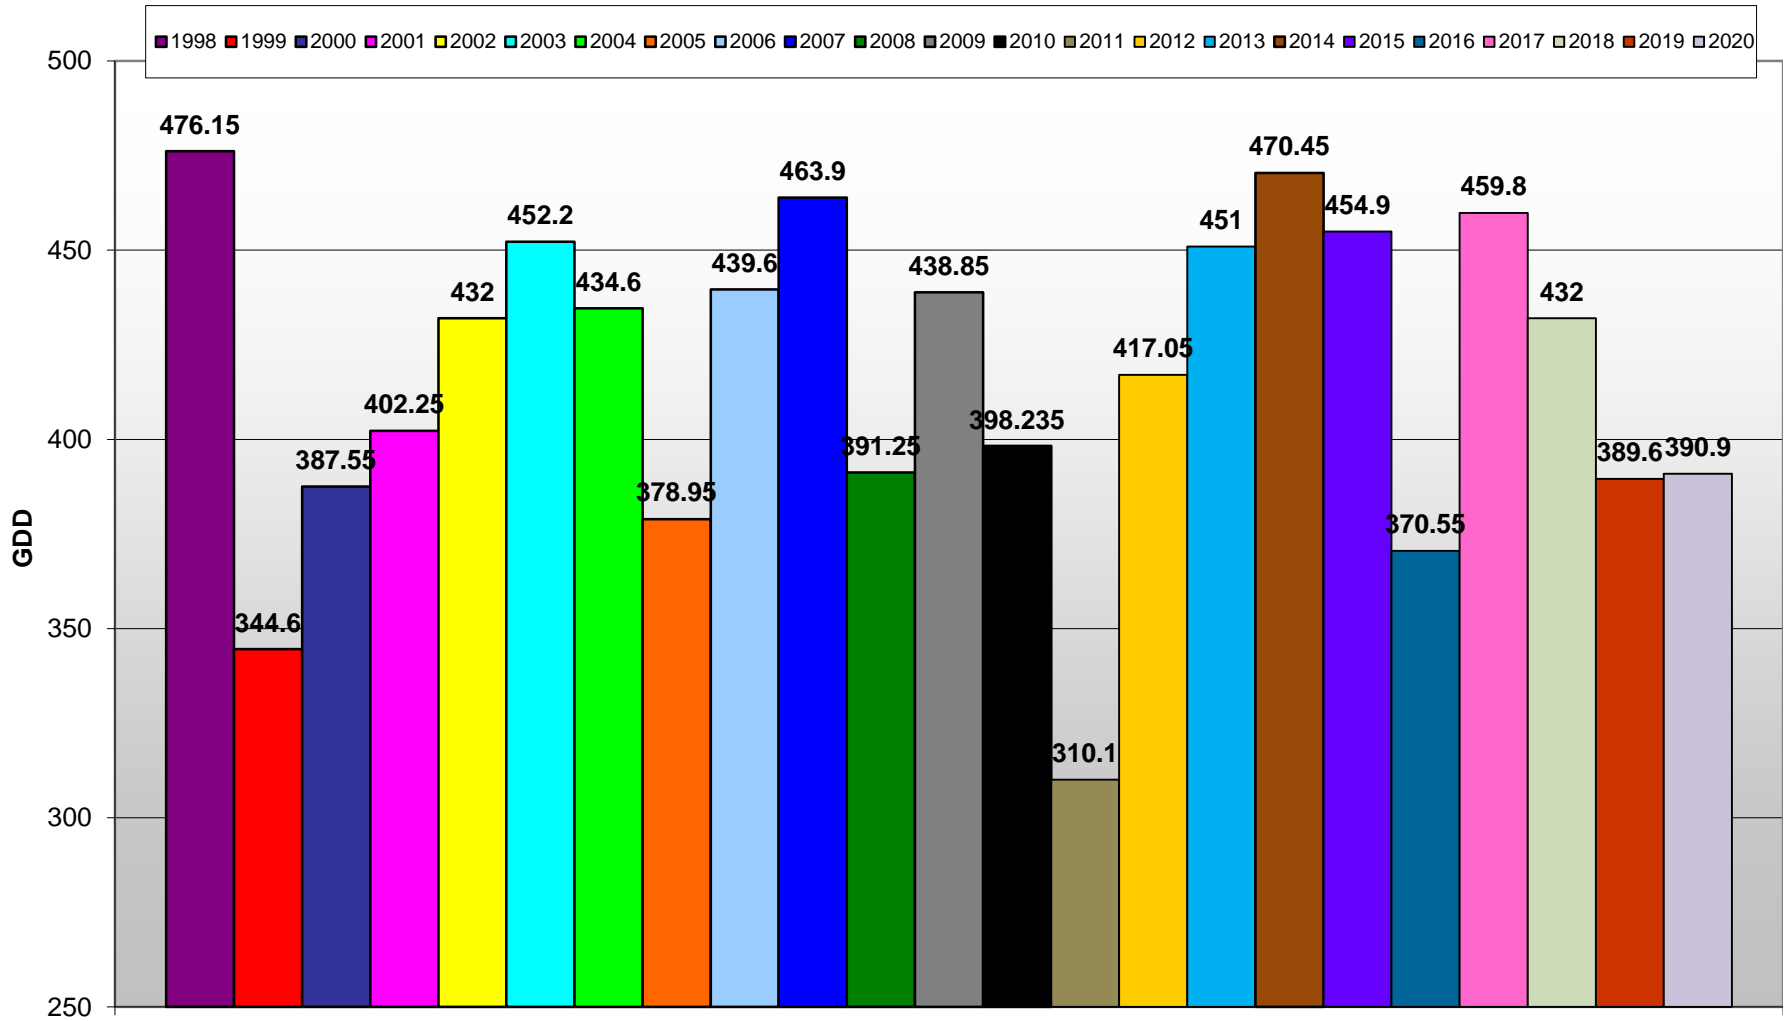

Summerland - Total Monthly Growing Degree Days [JULY] - 1998-2020

Summerland - Growing Degree Day Accumulation - 1998-2020 - April through July

Summerland - Growing Degree Day Accumulation - 1998-2020

Osoyoos - Total Monthly Growing Degree Days [JULY] - 1998-2020

July

Created by Brad Estergaard, 2020

Month

Osoyoos - Growing Degree Day Accumulation - 1998-2020 - April through July

Created by Brad Estergaard, 2020

Osoyoos - Growing Degree Day Accumulation - 1998-2020