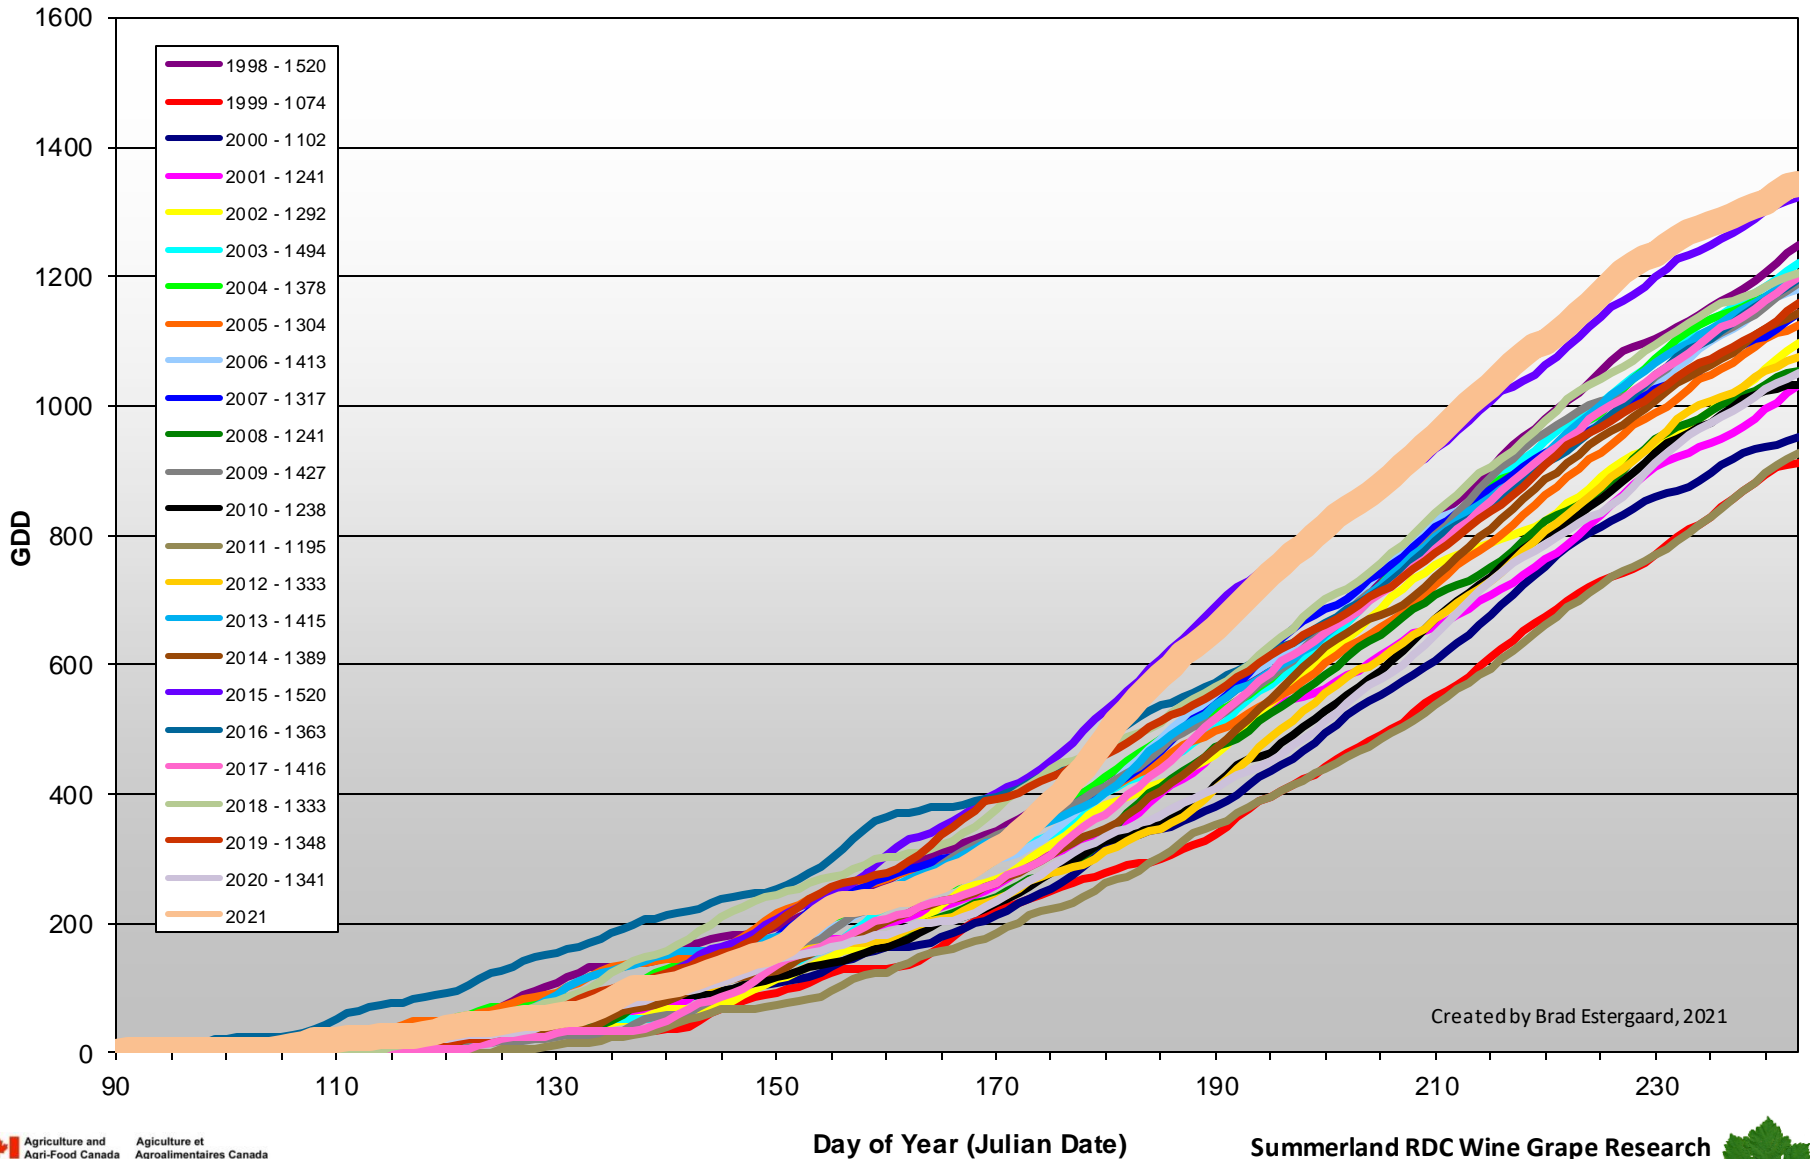

# Summerland - Total Monthly Growing Degree Days [AUGUST] - 1998-2021

August

Created by Brad Estergaard, 2021

Month

Summerland RDC Wine Grape Research

Pat Bowen  
Brad Estergaard

Carl Bogdanoff  
Steve Marsh

# Summerland - Growing Degree Day Accumulation - 1998-2021 - April through August

Created by Brad Estergaard, 2021