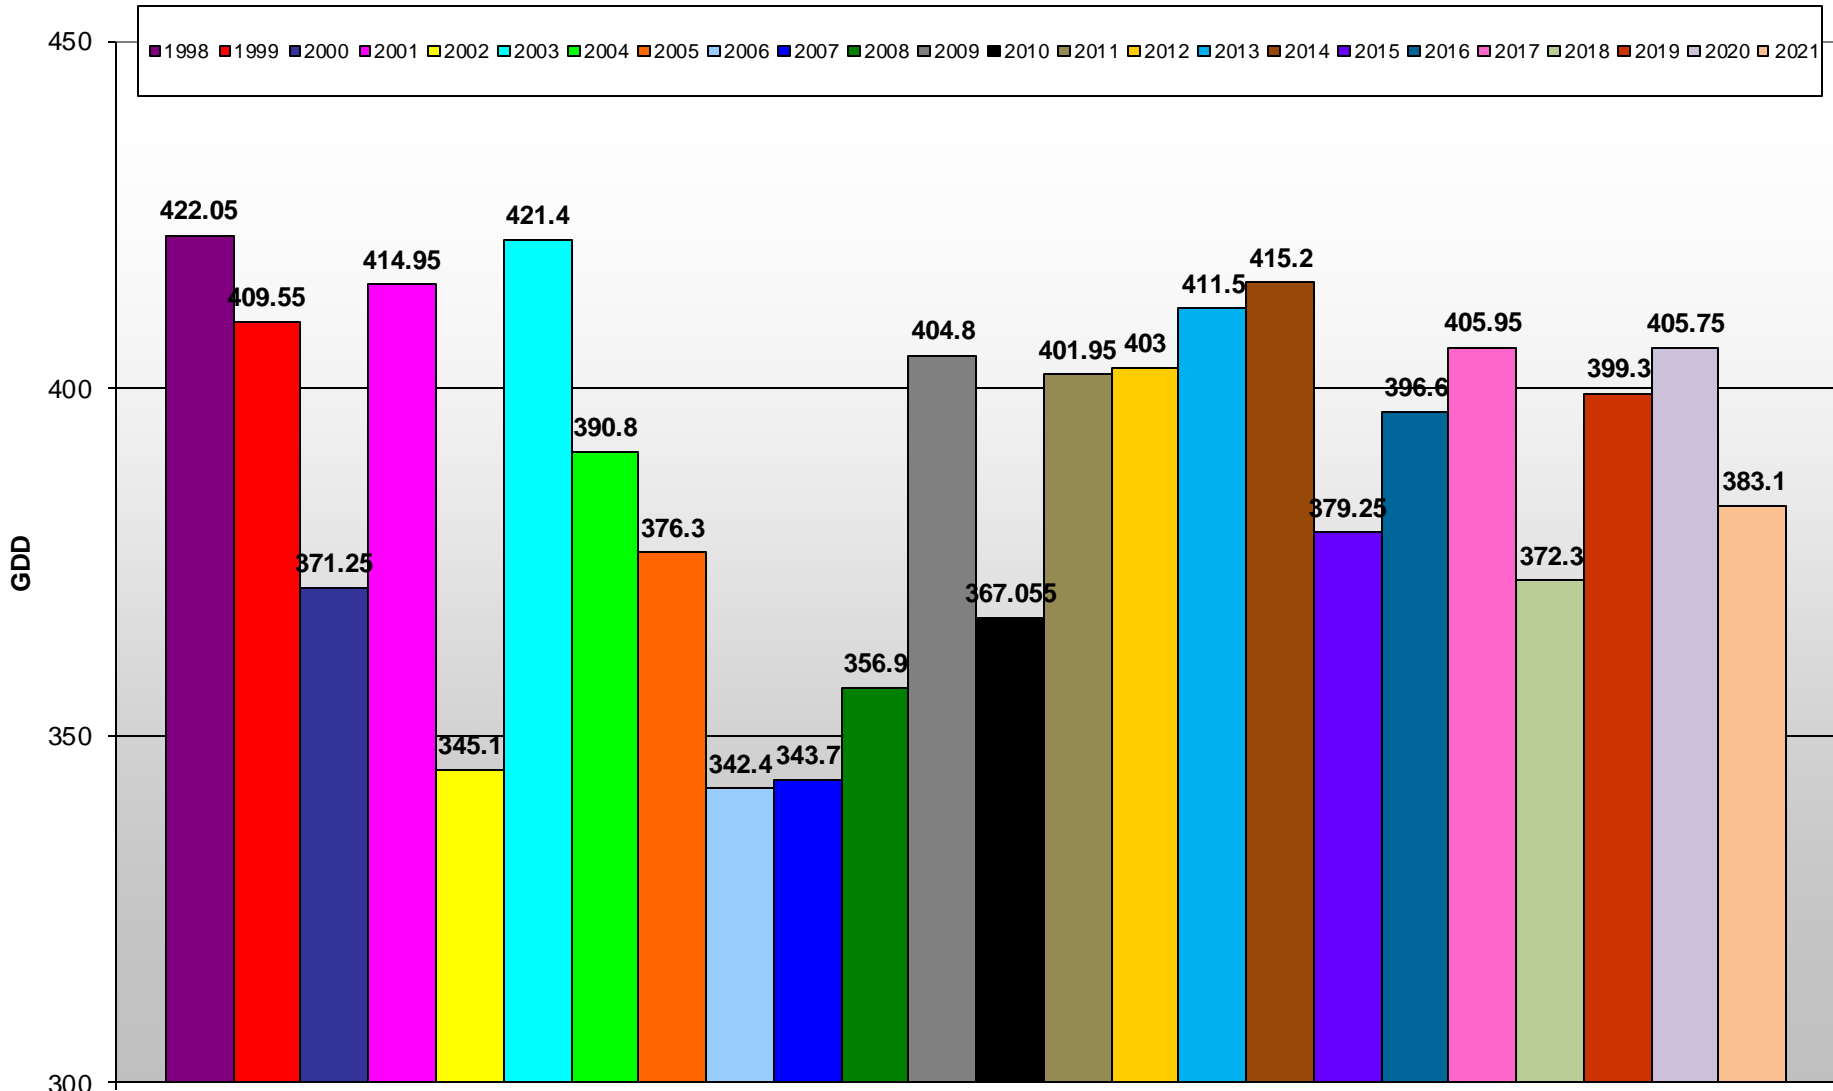

Osoyoos - Total Monthly Growing Degree Days [AUGUST] - 1998-2021

August

Created by Brad Estergaard, 2021

Month