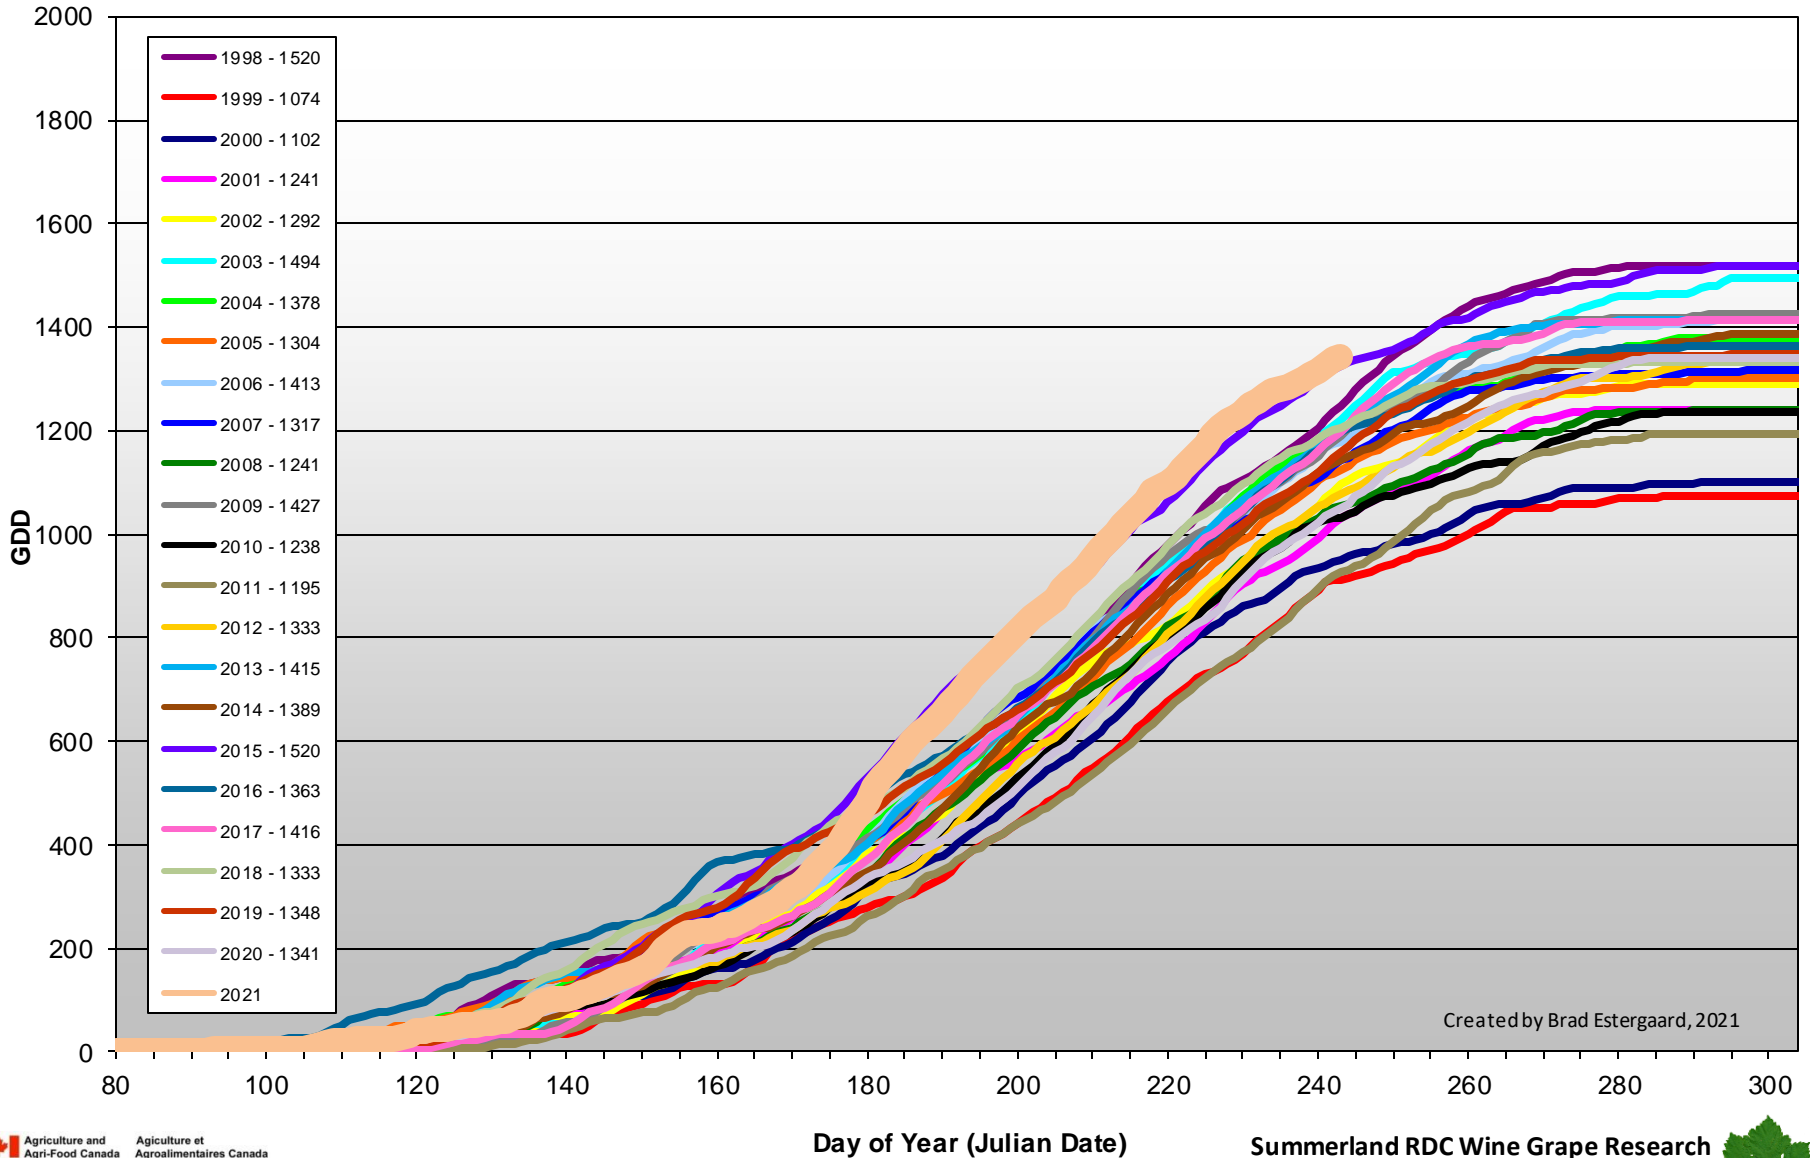

# Summerland - Total Monthly Growing Degree Days [AUGUST] - 1998-2021

August

Created by Brad Estergaard, 2021

Month

Summerland RDC Wine Grape Research

Pat Bowen  
Brad Estergaard

Carl Bogdanoff  
Steve Marsh

# Summerland - Growing Degree Day Accumulation - 1998-2021 - April through August

Created by Brad Estergaard, 2021

# Summerland - Growing Degree Day Accumulation - 1998-2021

Created by Brad Estergaard, 2021