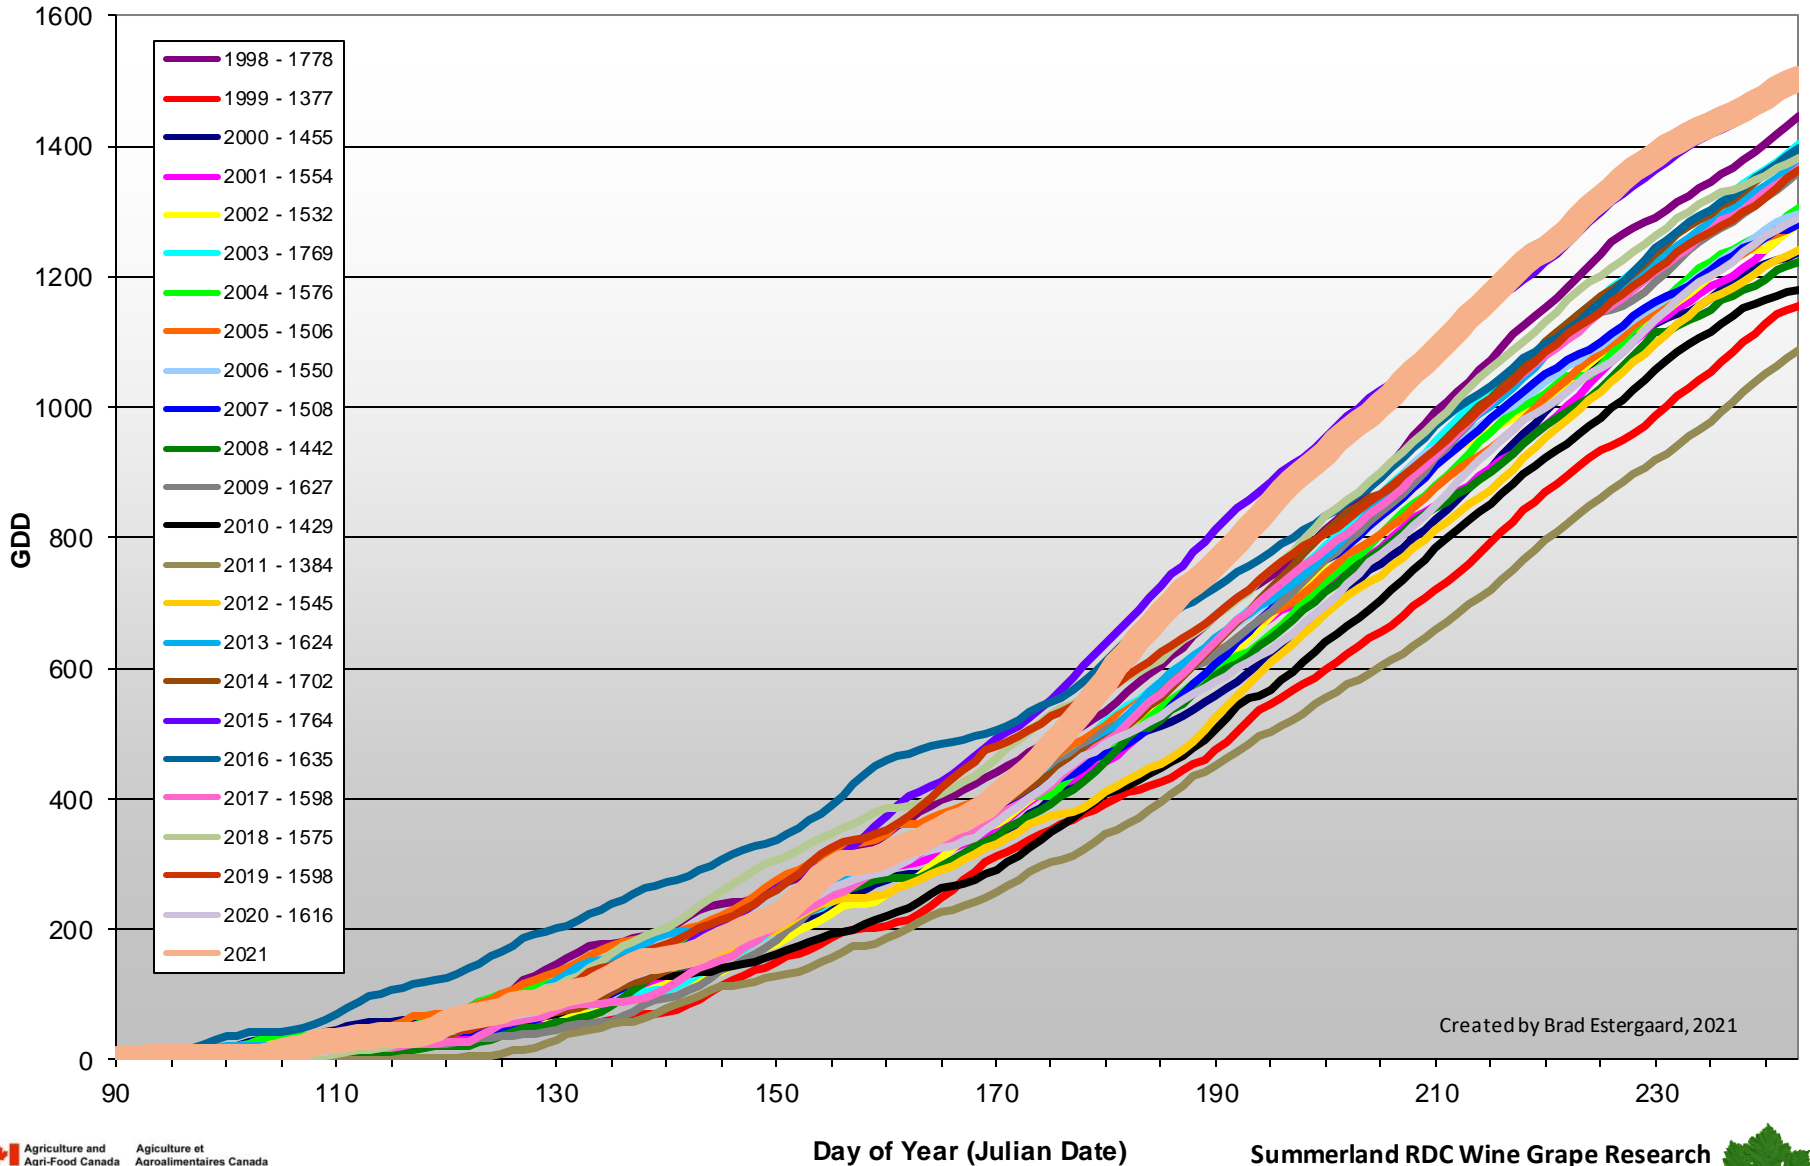

# Summerland - Growing Degree Day Accumulation - 1998-2021 - April through August

Created by Brad Estergaard, 2021

# Summerland - Growing Degree Day Accumulation - 1998-2021

Created by Brad Estergaard, 2021

# Osoyoos - Total Monthly Growing Degree Days [AUGUST] - 1998-2021

August

Created by Brad Estergaard, 2021

Month

# Osoyoos - Growing Degree Day Accumulation - 1998-2021 - April through August

Created by Brad Estergaard, 2021