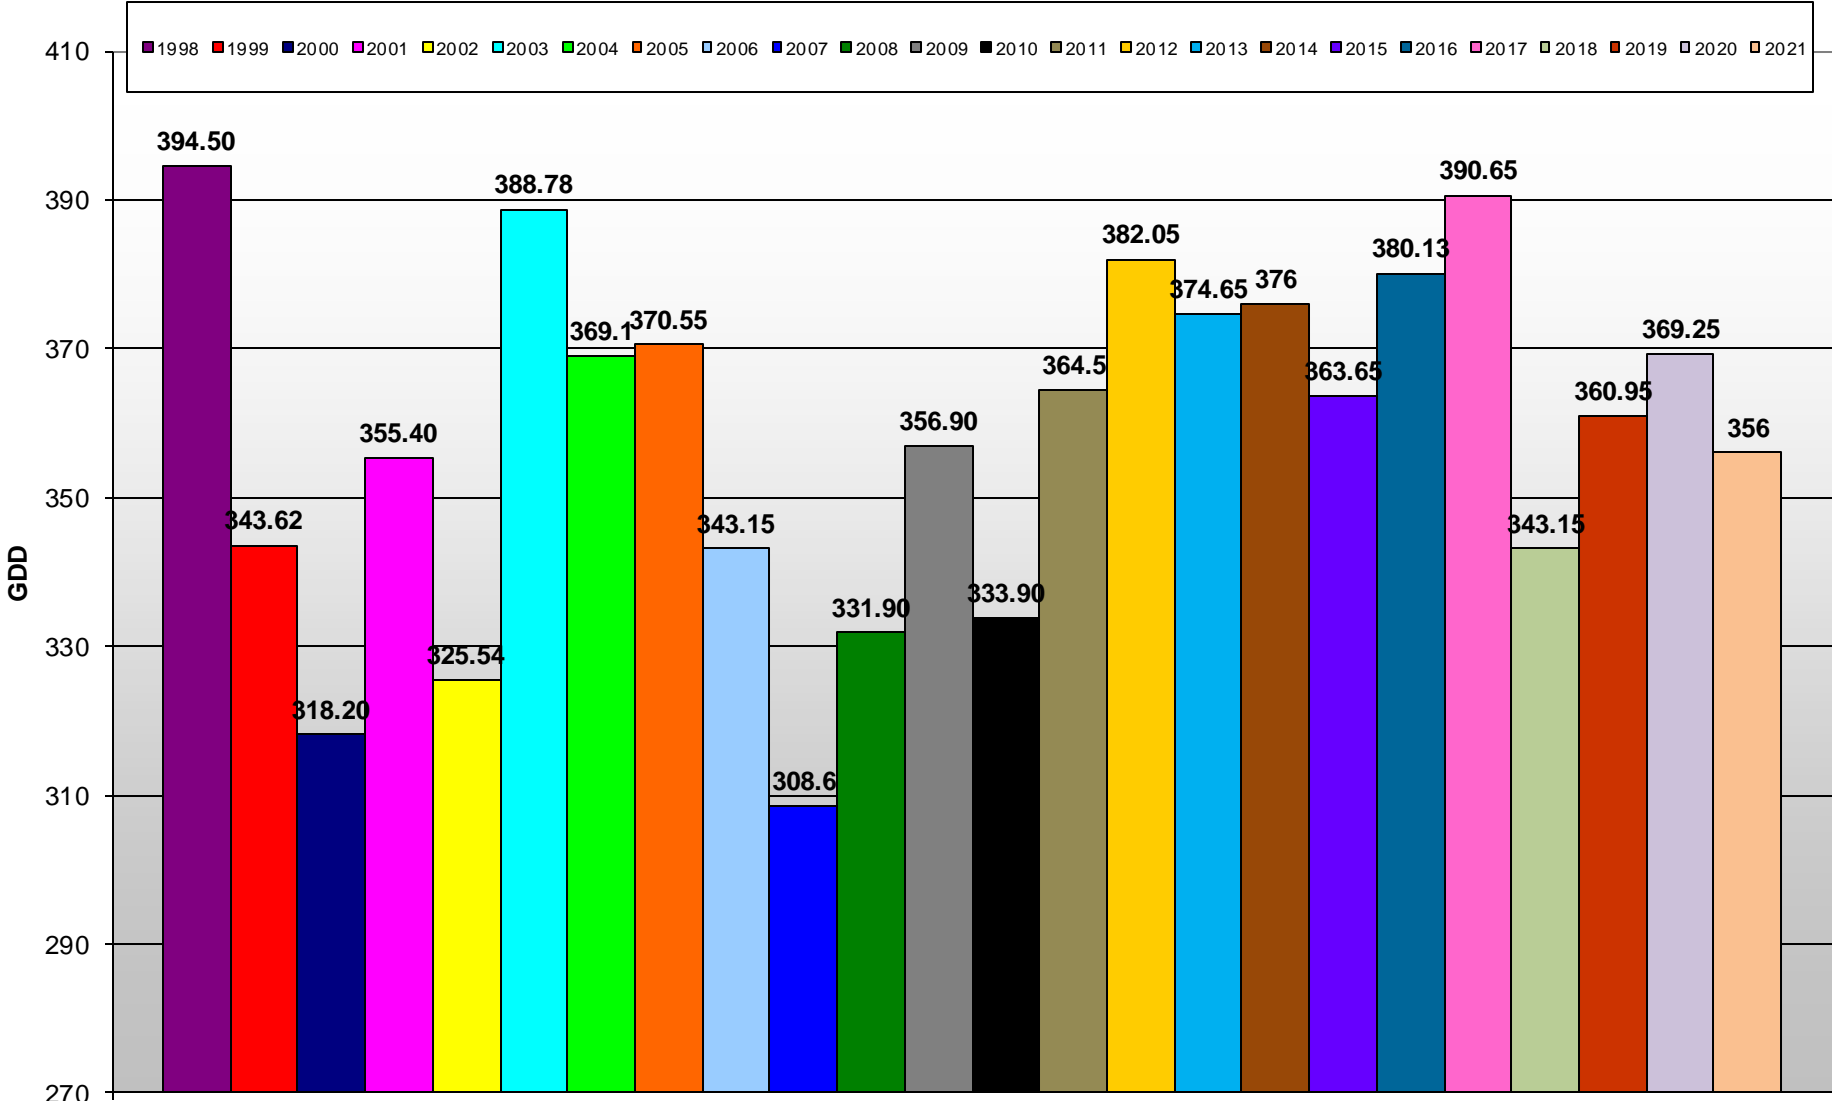

# Summerland - Total Monthly Growing Degree Days [AUGUST] - 1998-2021

August

Created by Brad Estergaard, 2021

Month

Summerland RDC Wine Grape Research

Pat Bowen  
Brad Estergaard

Carl Bogdanoff  
Steve Marsh

# Summerland - Growing Degree Day Accumulation - 1998-2021 - April through August

Created by Brad Estergaard, 2021